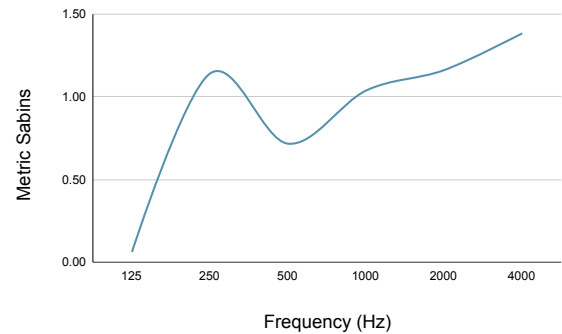

METRIC SABINS

FREQUENCY (HZ)	SOUND ABSORPTION COEFFICIENT	MEDIUM (M)
125	0.03	0.06
250	0.64	1.14
500	0.40	0.72
1000	0.58	1.04
2000	0.65	1.16
4000	0.78	1.38

The Sabin data shown above is in accordance with the latest International Standards for the rating of sound absorption and reduction. This is different from the classic methodology, which includes the calculation of the Noise Reduction Coefficient (NRC), the Sound Absorption Average (SAA), the Weighted Sound Absorption Coefficient (aw) and the Sound Absorption Class (SAC). However, to make it easier to compare against other products, we are including that information on the table on the right, which was calculated using the Largest Single Face method. Fully detailed test reports are available upon request.

NRC	0.6
SAA	0.58
AW	0.60
SAC	C

Luxbox reserves the right to change the specification, material and colors at any time without notice. Standard warranty terms and conditions apply. All rights reserved © All dimensions and values on specification sheet are nominal. Colors are subject to lead times and variations across batches. Helm Georgina product code LX-HH-GE. August 2023. LX-Georgina-Spec-Sheet-v3.2

LUXBOX USA INC × (P)+1 (415) 871 0448 × USA@LUXBOX.COM
LUXBOX PTY LTD × (P)+61 7 3257 2822 × INFO@LUXBOX.COM
WWW.LUXBOX.COM