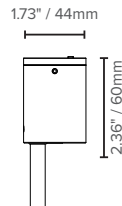

HELM GEORGINA (LX-GE)

TYPE:

PRODUCT DIMENSIONS

The linework shown for the intricate pattern of the shade is for visualisation purpose only. Actual embossing on the finished product has a smooth transition as shown in product images.

CANOPY INFORMATION

Please note power cord and canopy will always be supplied in black unless specified otherwise.

PRODUCT	SIZE	OUTPUT	UNIVERSAL (NORTH AMERICA)			GLOBAL	
			RD	CD	E26	RD	E27
LX-GE	ALL SIZES	D	SA1	CD9	SA1	SB1	SB1

SB1/SB2

Luxbox reserves the right to change the specification, material and colors at any time without notice. Standard warranty terms and conditions apply. All rights reserved © All dimensions and values on specification sheet are nominal. Colors are subject to lead times and variations across batches. Helm Georgina product code LX-HH-GE. August 2023. LX-Georgina-Spec-Sheet-v3.2

LUXBOX USA INC × (P)+1 (415) 871 0448 × USA@LUXBOX.COM
LUXBOX PTY LTD × (P)+61 7 3257 2822 × INFO@LUXBOX.COM
WWW.LUXBOX.COM