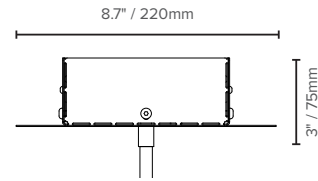

HELM GEORGINA (LX-GE)

TYPE:

PRODUCT DIMENSIONS

The linework shown for the intricate pattern of the shade is for visualisation purpose only. Actual embossing on the finished product has a smooth transition as shown in product images.

CANOPY INFORMATION

Please note power cord and canopy will always be supplied in black unless specified otherwise.

PRODUCT	SIZE	OUTPUT	UNIVERSAL (NORTH AMERICA)			GLOBAL	
			RD	CD	E26	RD	E27
LX-GE	ALL SIZES	D	SA1	CD9	SA1	SB1	SB1

CD9

Luxbox reserves the right to change the specification, material and colors at any time without notice. Standard warranty terms and conditions apply. All rights reserved © All dimensions and values on specification sheet are nominal. Colors are subject to lead times and variations across batches. Helm Georgina product code LX-HH-GE. August 2023. LX-Georgina-Spec-Sheet-v3.2

LUXBOX USA INC × (P)+1 (415) 871 0448 × USA@LUXBOX.COM
LUXBOX PTY LTD × (P)+61 7 3257 2822 × INFO@LUXBOX.COM
WWW.LUXBOX.COM