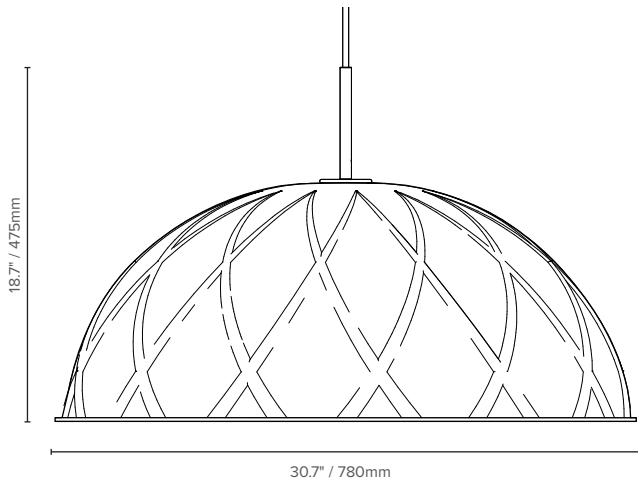

LUXBOX USA INC × (P)+1 (415) 871 0448 × USA@LUXBOX.COM
LUXBOX PTY LTD × (P)+61 7 3257 2822 × INFO@LUXBOX.COM
WWW.LUXBOX.COM

HELM GEORGINA (LX-GE)

TYPE:

PRODUCT DIMENSIONS

The linework shown for the intricate pattern of the shade is for visualisation purpose only. Actual embossing on the finished product has a smooth transition as shown in product images.