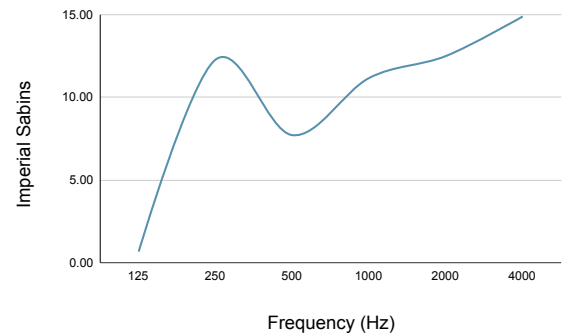

TYPE:

PRODUCT ACOUSTIC PROPERTIES

Testing and post analysis procedures were carried out in accordance with the references detailed below:

AS ISO 354-2006 (R2016)	Acoustics—Measurement of sound absorption in a reverberation room
AS ISO 11654—2002	Rating of sound absorption—Materials and systems
ASTM C423-17	Standard Test Method for Sound Absorption and Sound Absorption Coefficients by the Reverberation Room Method
ASTM E795-16	Standard Practices for Mounting Test Specimens During Sound Absorption Tests
ISO 20189	Screens, furniture and single objects intended for interior use – Rating of sound absorption and sound reduction of elements based on laboratory measurements.

Below you'll find the data for both sizes of this product in Imperial and Metric units. Please note we this data has been extrapolated from the results obtained in the testing of the Helm pendant as we are using the same combination of materials in both products.

IMPERIAL SABINS

FREQUENCY (HZ)	SOUND ABSORPTION COEFFICIENT	MEDIUM (M)
125	0.03	0.67
250	0.64	12.28
500	0.40	7.72
1000	0.58	11.17
2000	0.65	12.50
4000	0.78	14.90

METRIC SABINS

FREQUENCY (HZ)	SOUND ABSORPTION COEFFICIENT	MEDIUM (M)
125	0.03	0.06
250	0.64	1.14
500	0.40	0.72
1000	0.58	1.04
2000	0.65	1.16
4000	0.78	1.38