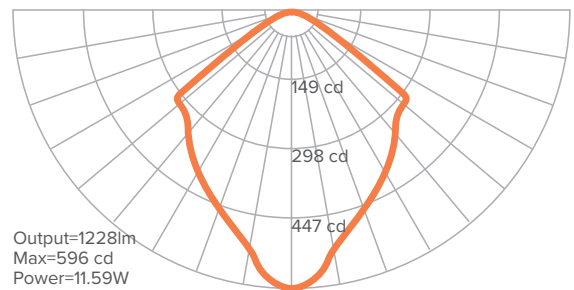

LUMINOUS INTENSITY DISTRIBUTION