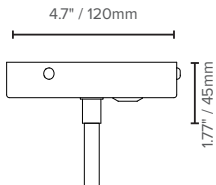

CANOPY INFORMATION

Please note power cord and canopy will always be supplied in black unless specified otherwise.

PRODUCT	SIZE	OUTPUT	UNIVERSAL (NORTH AMERICA)			GLOBAL	
			RD	CD	E26	RD	E27
LX-GE	ALL SIZES	D	SA1	CD9	SA1	SB1	SB1

SA1/SA2