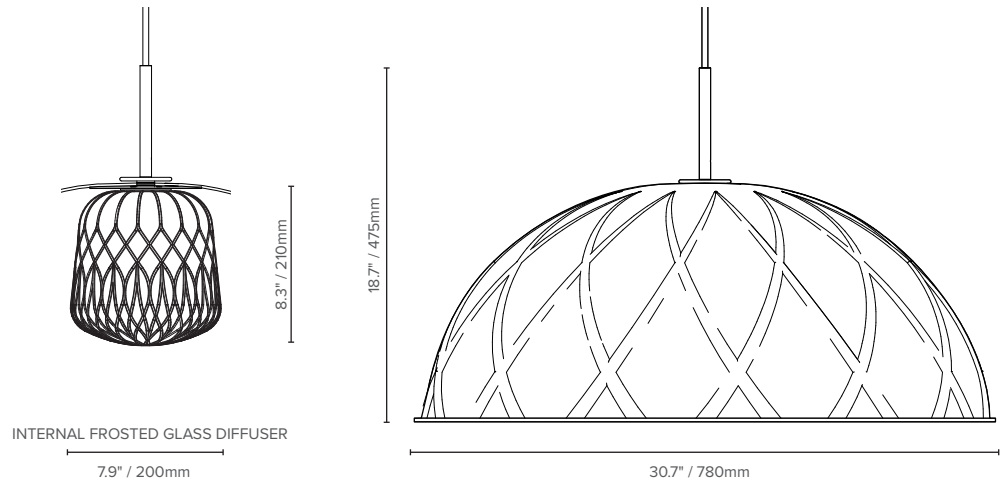

GEORGINA (LX-GE)

TYPE:

KEY FEATURES

- Complete noise-absorbing materials for enhanced acoustics
- Intricate glass diffuser for additional aesthetics
- Subtle raised detailing on thermo-formed light grey PET felt
- A minimalistic design that blends seamlessly into existing design features
- Thermo-formed felt shell manufactured from recycled plastics
- Height adjustable 9' / 3m suspension cables and Black woven power cable
- IES photometric files available

ORDER CODE

EXAMPLE: LX - GE - M - FG - 30 - RD

(Luxxbox Georgina, Medium - 30.7" / 780mm x 475 mm, Silver Grey (SG), 3000K, RD)

LX - GE	SIZE		*SHADE COLOR	COLOR TEMP		DRIVER / DIMMING		DRIVER TYPE					
GE	M	30.7" / 780mm x 475 mm	SG - Silver Grey	30	3000K	UNV	0 - 10V - 1% dimming (120-277V) (North America only)	CD	Canopy concealed driver (UNV/North America only)				
				35	3500K					G	1% dimming DSI/DALI (220 - 240V)**	RD	Remote driver (UNV or G)
				40	4000K								
				E26	E26 Lamp holder - 120V AC (North America only)								
				E27	E27 Lamp holder - 220-240V AC (Global)								